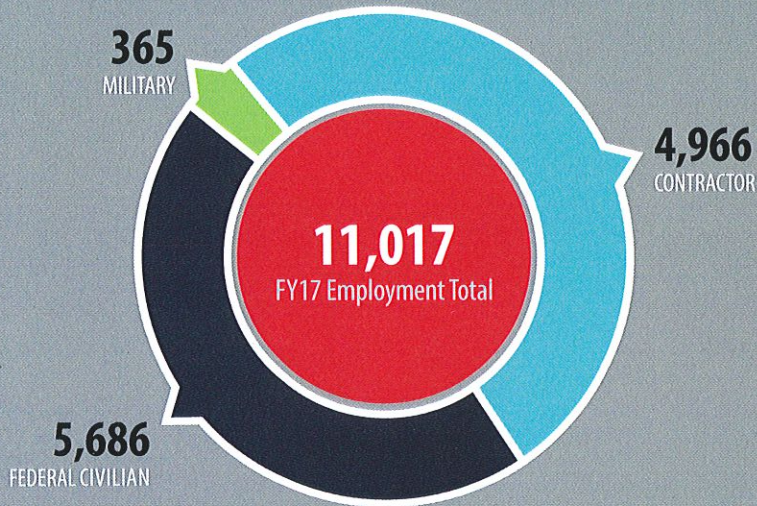

NAVAL SUPPORT FACILITY DAHLGREN, VIRGINIA – 2018 IMPACT SUMMARY

NAVAL SUPPORT FACILITY (NSF) DAHLGREN, established in 1918, includes host command Naval Support Activity South Potomac (NSASP) and major tenant commands Naval Surface Warfare Center Dahlgren Division (NSWCDD), the AEGIS Training and Readiness Center (ATRC), the Center for Surface Combat Systems (CSCS), the Aegis Ballistic Missile Defense (BMD) component of the Missile Defense Agency (MDA), the Air Force 18th Space Control Squadron Detachment One (SPCS Det 1), the Naval Surface and Mine Warfighting Development Center (SMWDC) Detachment Dahlgren and the Joint Warfare Analysis Center (JWAC). Also on the installation are support commands Naval Facilities Engineering Command (NAVFAC) Washington Public Works Dahlgren Site, Naval Supply Systems Command Fleet Logistics Center Norfolk Dahlgren office (NAVSUP FLCN-DL), Naval Branch Health Clinic Dahlgren, Navy Exchange, Commissary and Dahlgren School.

I EMPLOYMENT DATA

I ECONOMIC IMPACT SUMMARY

NOTES:

- Naval Support Activity South Potomac personnel numbers, payroll, budget and contracts encompass both NSF Dahlgren and NSF Indian Head.
- NSWC Dahlgren Division numbers encompass Dahlgren site only.
- AEGIS Training & Readiness Center (ATRC) military payroll for permanent duty station personnel assigned to the command; payroll data does not include approximately 1,000 students who train at ATRC annually.
- Center for Surface Combat Systems (CSCS) is the parent command of the AEGIS Training and Readiness Center (ATRC); CSCS is assigned an overall budget for all of its learning sites and detachments.
- Contractor personnel utilizing on- and/or off-base work spaces.
- Dahlgren School numbers do not include substitute teachers.

KEY: Location, Survey Total and % of Total