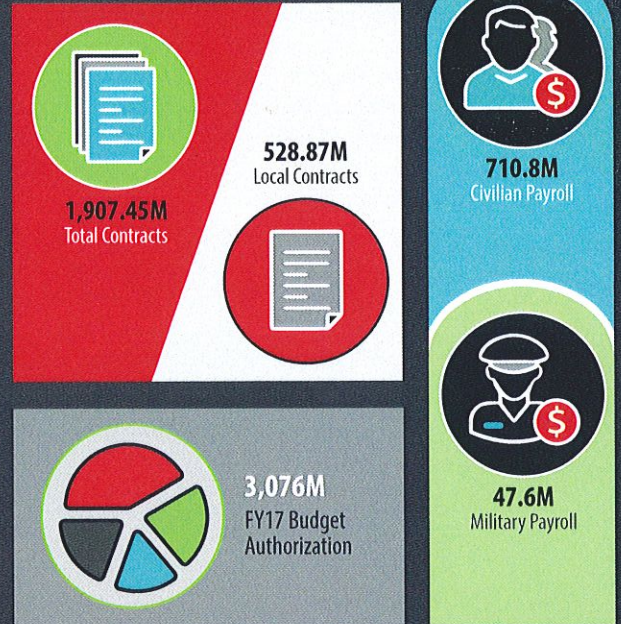

NAVAL SUPPORT FACILITY DAHLGREN, VIRGINIA – 2018 IMPACT SUMMARY

NAVAL SUPPORT FACILITY (NSF) DAHLGREN, established in 1918, includes host command Naval Support Activity South Potomac (NSASP) and major tenant commands Naval Surface Warfare Center Dahlgren Division (NSWCDD), the AEGIS Training and Readiness Center (ATRC), the Center for Surface Combat Systems (CSCS), the Aegis Ballistic Missile Defense (BMD) component of the Missile Defense Agency (MDA), the Air Force 18th Space Control Squadron Detachment One (SPCS Det 1), the Naval Surface and Mine Warfighting Development Center (SMWDC) Detachment Dahlgren and the Joint Warfare Analysis Center (JWAC). Also on the installation are support commands Naval Facilities Engineering Command (NAVFAC) Washington Public Works Dahlgren Site, Naval Supply Systems Command Fleet Logistics Center Norfolk Dahlgren office (NAVSUP FLCN-DL), Naval Branch Health Clinic Dahlgren, Navy Exchange, Commissary and Dahlgren School.

I EMPLOYMENT DATA

I ECONOMIC IMPACT SUMMARY

NOTES:

- Naval Support Activity South Potomac personnel numbers, payroll, budget and contracts encompass both NSF Dahlgren and NSF Indian Head.
- NSWC Dahlgren Division numbers encompass Dahlgren site only.
- AEGIS Training & Readiness Center (ATRC) military payroll for permanent duty station personnel assigned to the command; payroll data does not include approximately 1,000 students who train at ATRC annually.
- Center for Surface Combat Systems (CSCS) is the parent command of the AEGIS Training and Readiness Center (ATRC); CSCS is assigned an overall budget for all of its learning sites and detachments.
- Contractor personnel utilizing on- and/or off-base work spaces.
- Dahlgren School numbers do not include substitute teachers.

KEY: Location, Survey Total and % of Total