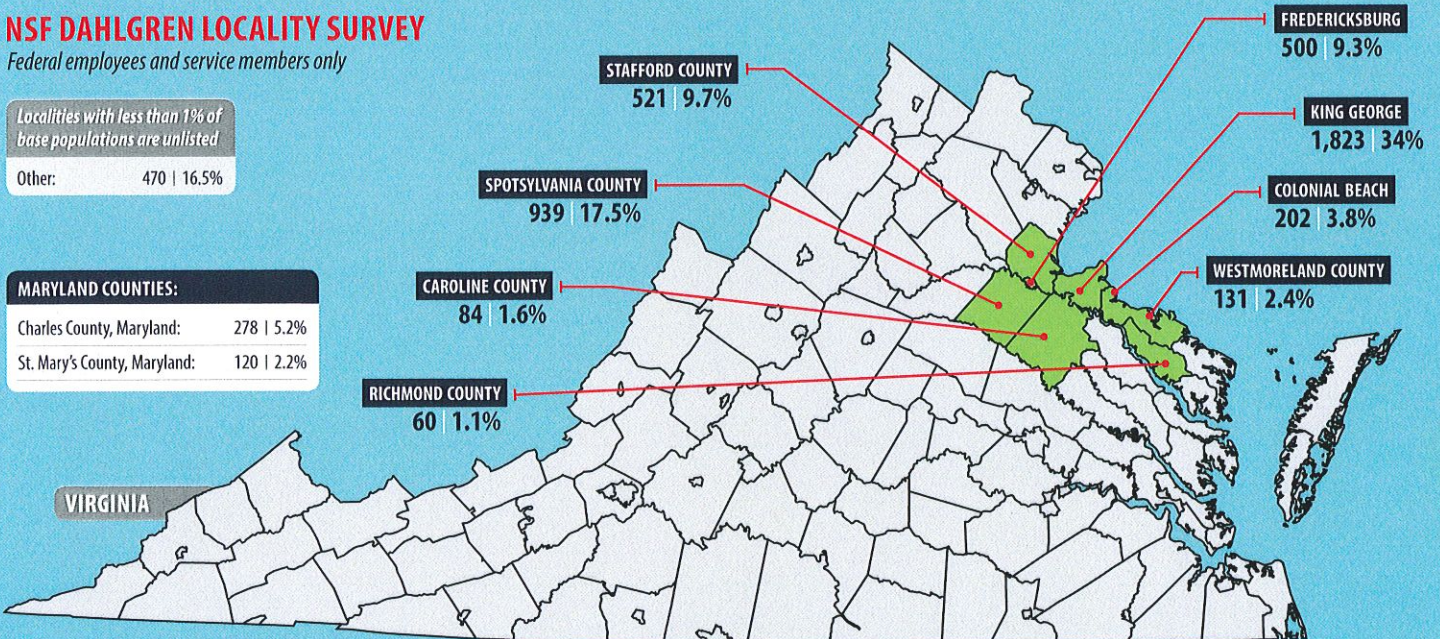

I NSF DAHLGREN LOCALITY SURVEY

Federal employees and service members only

Localities with less than 1% of base populations are unlisted

Other: 470 | 16.5%

MARYLAND COUNTIES:

Charles County, Maryland: 278 | 5.2%
St. Mary's County, Maryland: 120 | 2.2%

KEY: Location, Survey Total and % of Total